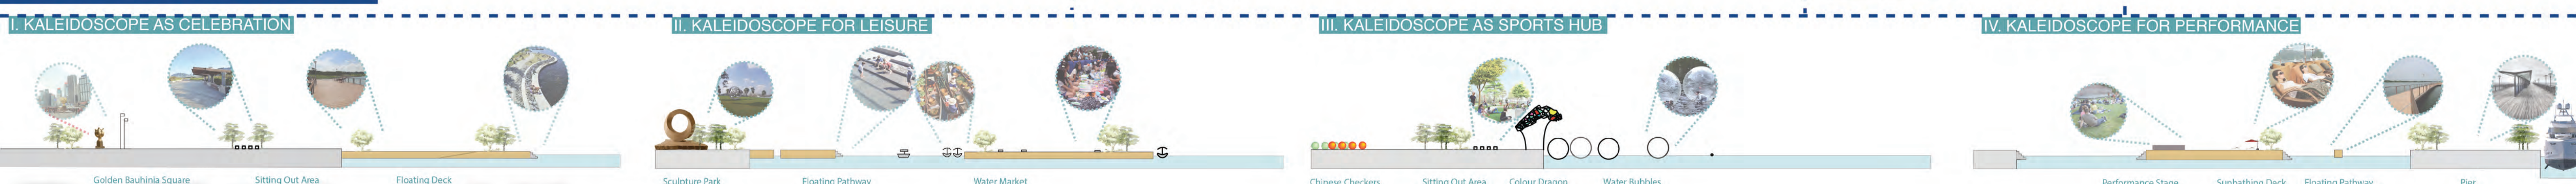

Sustainability

A Taste of Old Wanchai

Bauhinia Square Before and After Enhancement

A Day of Life

	Tourists	Local Residents	Office Workers
09:00		Golden Bauhinia Square	
10:00			
11:00	Lookout Deck	Water Market	
12:00			
13:00		Sunbathing	
14:00			
15:00	Open Air	Interactive Games	HKCEC Exhibition
16:00			Meeting
17:00			
18:00	Sightseeing Tours		
19:00		Food & Beverage	
20:00			Performance
21:00	Singing Performance	Live Band Show	
22:00			
23:00			Happy Hour

Customized Trail

Land-Water Interface

The Glistening Kaleidoscope