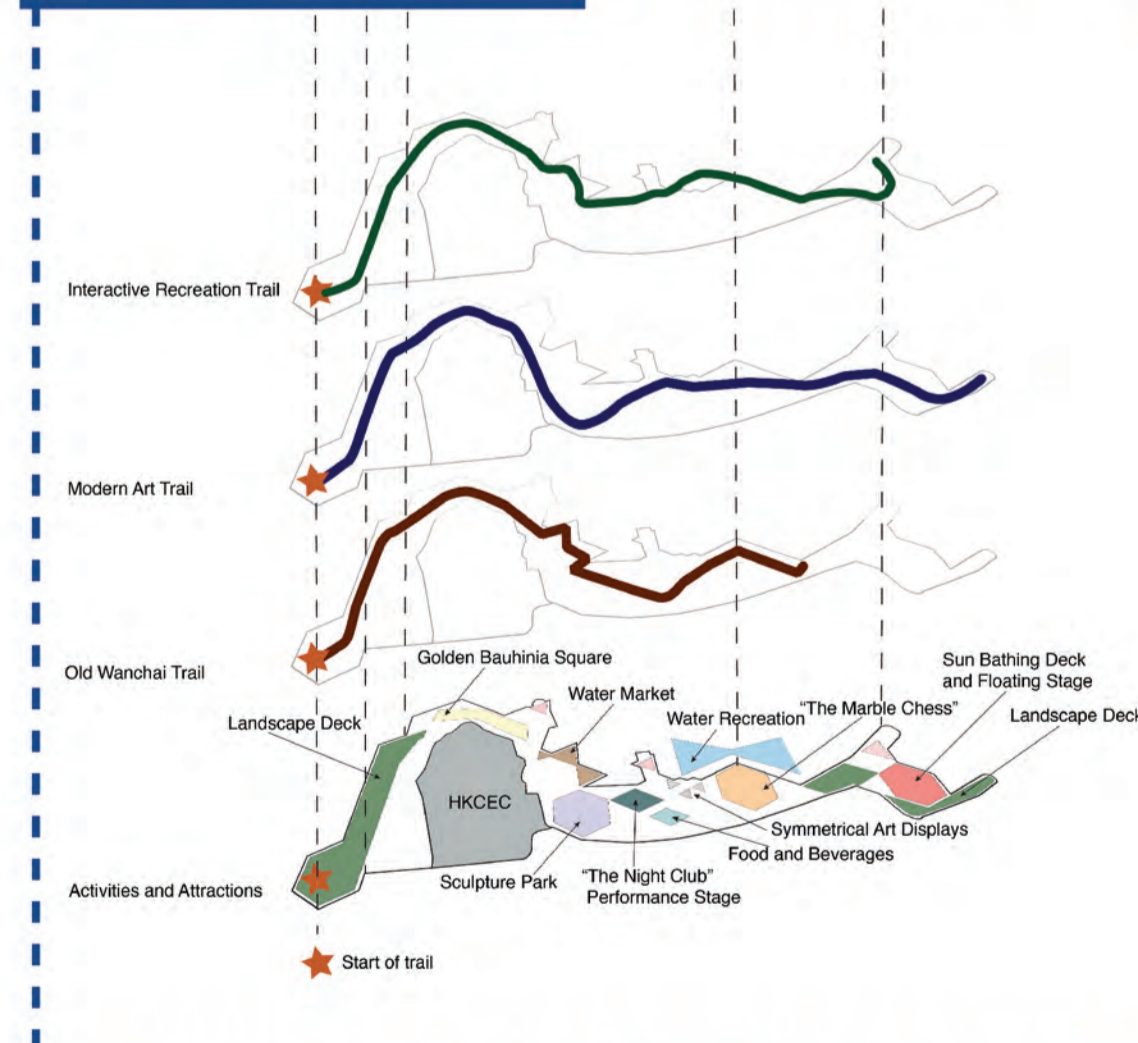

- Legend**
- | | | |
|------------------------------|---|-----------------------------------|
| 1 Landscape Deck to Wan Chai | 8 Rain Garden | 15 Water Bubble Sports |
| 2 Golden Bauhinia Square | 9 Food and Beverage | 16 Boarding Pier/Rowing Boat Pier |
| 3 Canvas | 10 Landscape Deck to Exhibition Station | 17 Sunbathing Deck |
| 4 Water Market | 11 Art Installation | 18 Bars |
| 5 Sculpture Park | 12 Colour Dragon | 19 Light festival |
| 6 Performance Stage | 13 Harbour Education Centre | 20 Landscape Deck to Causeway Bay |
| 7 Wan Chai Pier | 14 Marble Chess | |

Master Layout Plan

Perspective

Design Concepts

The Glistening Kaleidoscope

Water Market

Sunbathing Deck

Design Features

Golden Bauhinia Square Enhancement Scheme

Sustainability

A Taste of Old Wanchai

Bauhinia Square Before and After Enhancement

A Day of Life

	Tourists	Local Residents	Office Workers
09:00		Golden Bauhinia Square	
10:00			
11:00	Lookout Deck	Water Market	
12:00			
13:00		Sunbathing	
14:00			
15:00	Open Air	Interactive Games	HKCEC Exhibition
16:00			Meeting
17:00			
18:00	Sightseeing Tours		
19:00		Food & Beverage	
20:00			Performance
21:00	Singing Performance	Live Band Show	
22:00			
23:00			Happy Hour

Customized Trail

Land-Water Interface

The Glistening Kaleidoscope