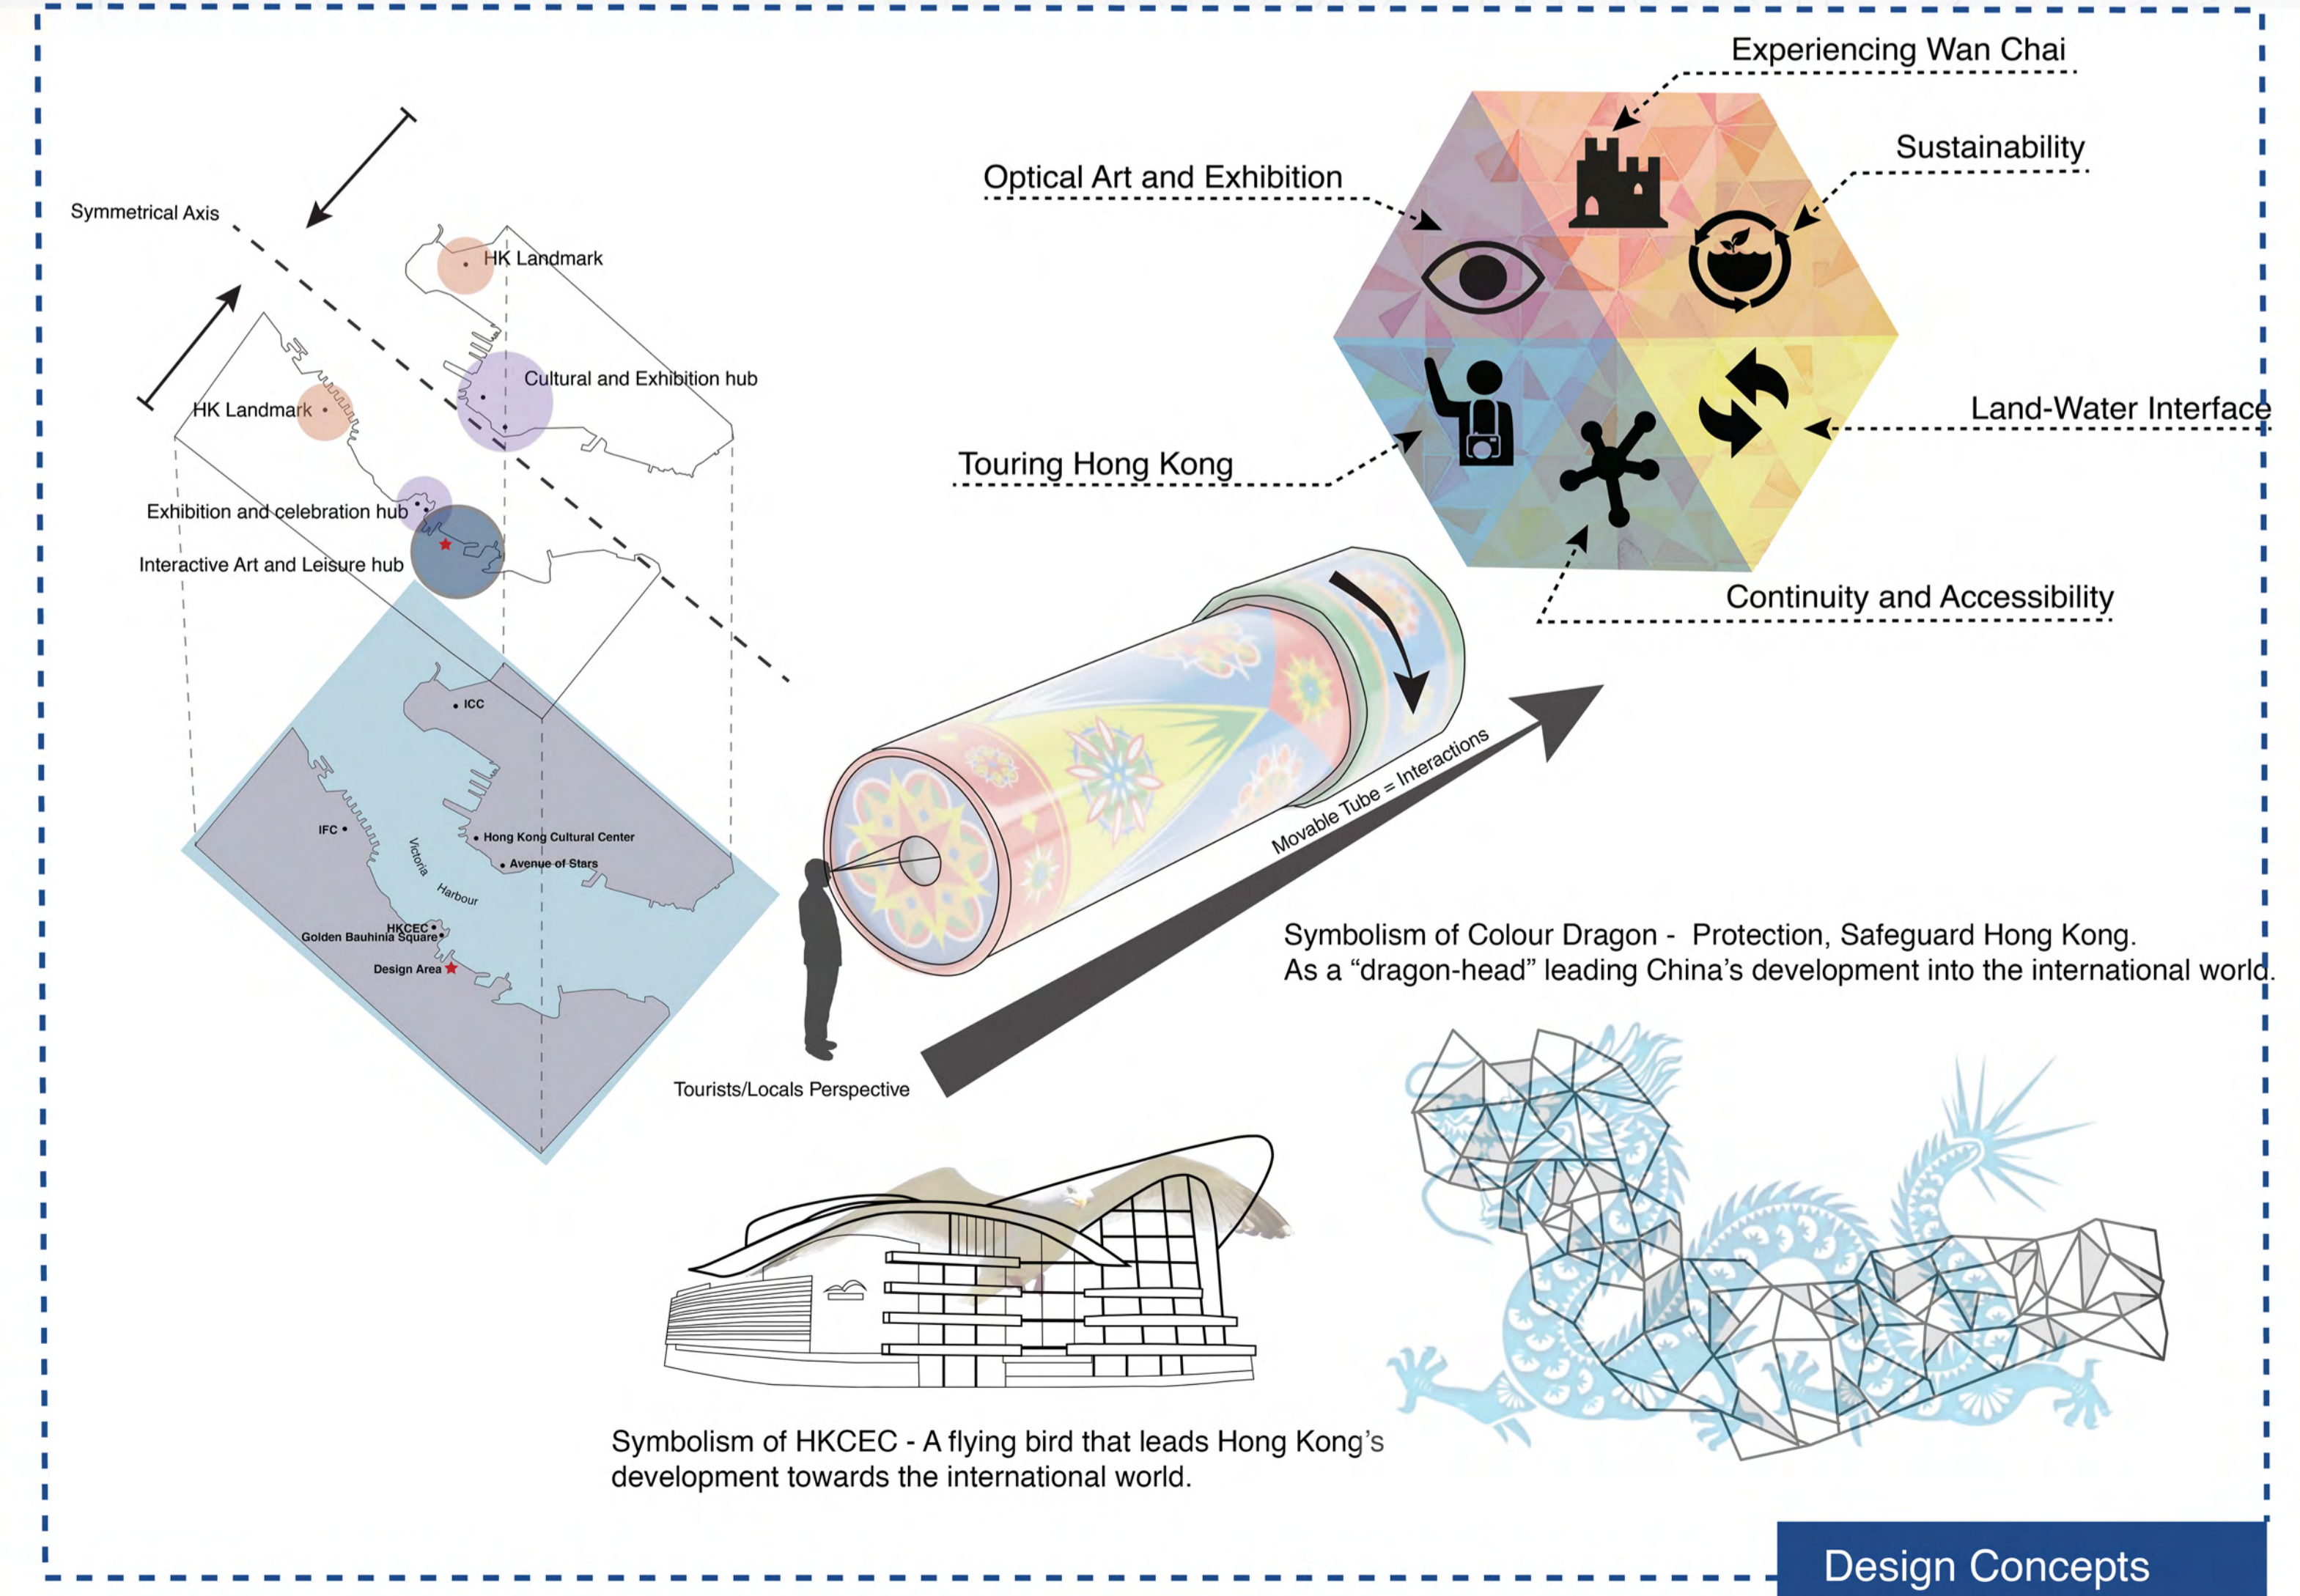

- Legend**
- | | | |
|------------------------------|---|-----------------------------------|
| 1 Landscape Deck to Wan Chai | 8 Rain Garden | 15 Water Bubble Sports |
| 2 Golden Bauhinia Square | 9 Food and Beverage | 16 Boarding Pier/Rowing Boat Pier |
| 3 Canvas | 10 Landscape Deck to Exhibition Station | 17 Sunbathing Deck |
| 4 Water Market | 11 Art Installation | 18 Bars |
| 5 Sculpture Park | 12 Colour Dragon | 19 Light festival |
| 6 Performance Stage | 13 Harbour Education Centre | 20 Landscape Deck to Causeway Bay |
| 7 Wan Chai Pier | 14 Marble Chess | |

Master Layout Plan

Perspective

Design Concepts

The Glistening Kaleidoscope

Water Market

Sunbathing Deck

Design Features

Golden Bauhinia Square Enhancement Scheme

Sustainability

A Taste of Old Wanchai

Bauhinia Square Before and After Enhancement

A Day of Life

	Tourists	Local Residents	Office Workers
09:00		Golden Bauhinia Square	
10:00			
11:00	Lookout Deck	Water Market	
12:00			
13:00		Sunbathing	
14:00			
15:00	Open Air	Interactive Games	HKCEC Exhibition
16:00			Meeting
17:00			
18:00	Sightseeing Tours		
19:00		Food & Beverage	
20:00			Performance
21:00	Singing Performance	Live Band Show	
22:00			
23:00			Happy Hour

Customized Trail

Land-Water Interface

The Glistening Kaleidoscope