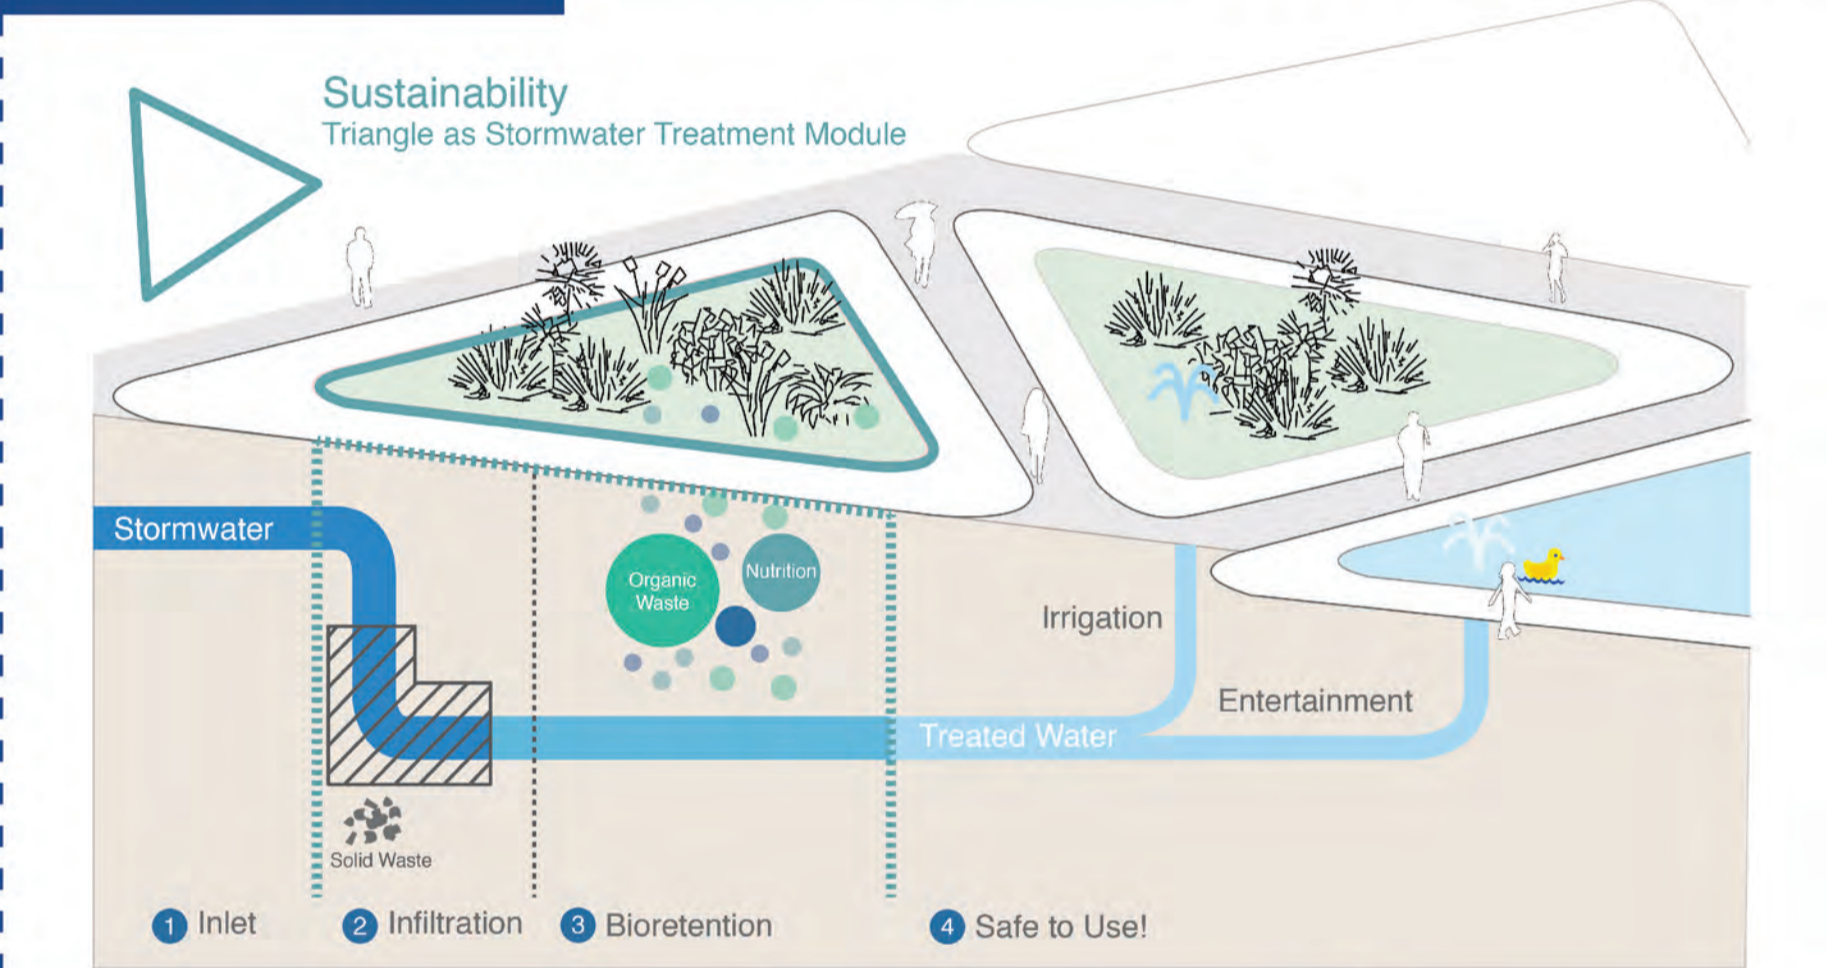

- Legend**
- | | | |
|------------------------------|---|-----------------------------------|
| 1 Landscape Deck to Wan Chai | 8 Rain Garden | 15 Water Bubble Sports |
| 2 Golden Bauhinia Square | 9 Food and Beverage | 16 Boarding Pier/Rowing Boat Pier |
| 3 Canvas | 10 Landscape Deck to Exhibition Station | 17 Sunbathing Deck |
| 4 Water Market | 11 Art Installation | 18 Bars |
| 5 Sculpture Park | 12 Colour Dragon | 19 Light festival |
| 6 Performance Stage | 13 Harbour Education Centre | 20 Landscape Deck to Causeway Bay |
| 7 Wan Chai Pier | 14 Marble Chess | |

Master Layout Plan

Perspective

Design Concepts

The Glistening Kaleidoscope

Water Market

Sunbathing Deck

Design Features

Golden Bauhinia Square Enhancement Scheme

Sustainability

A Taste of Old Wanchai

Bauhinia Square Before and After Enhancement

A Day of Life

	Tourists	Local Residents	Office Workers
09:00		Golden Bauhinia Square	
10:00			
11:00	Lookout Deck	Water Market	
12:00			
13:00		Sunbathing	
14:00			
15:00	Open Air	Interactive Games	HKCEC Exhibition
16:00			Meeting
17:00			
18:00	Sightseeing Tours		
19:00		Food & Beverage	
20:00			Performance
21:00	Singing Performance	Live Band Show	
22:00			
23:00			Happy Hour

Customized Trail

Land-Water Interface

The Glistening Kaleidoscope