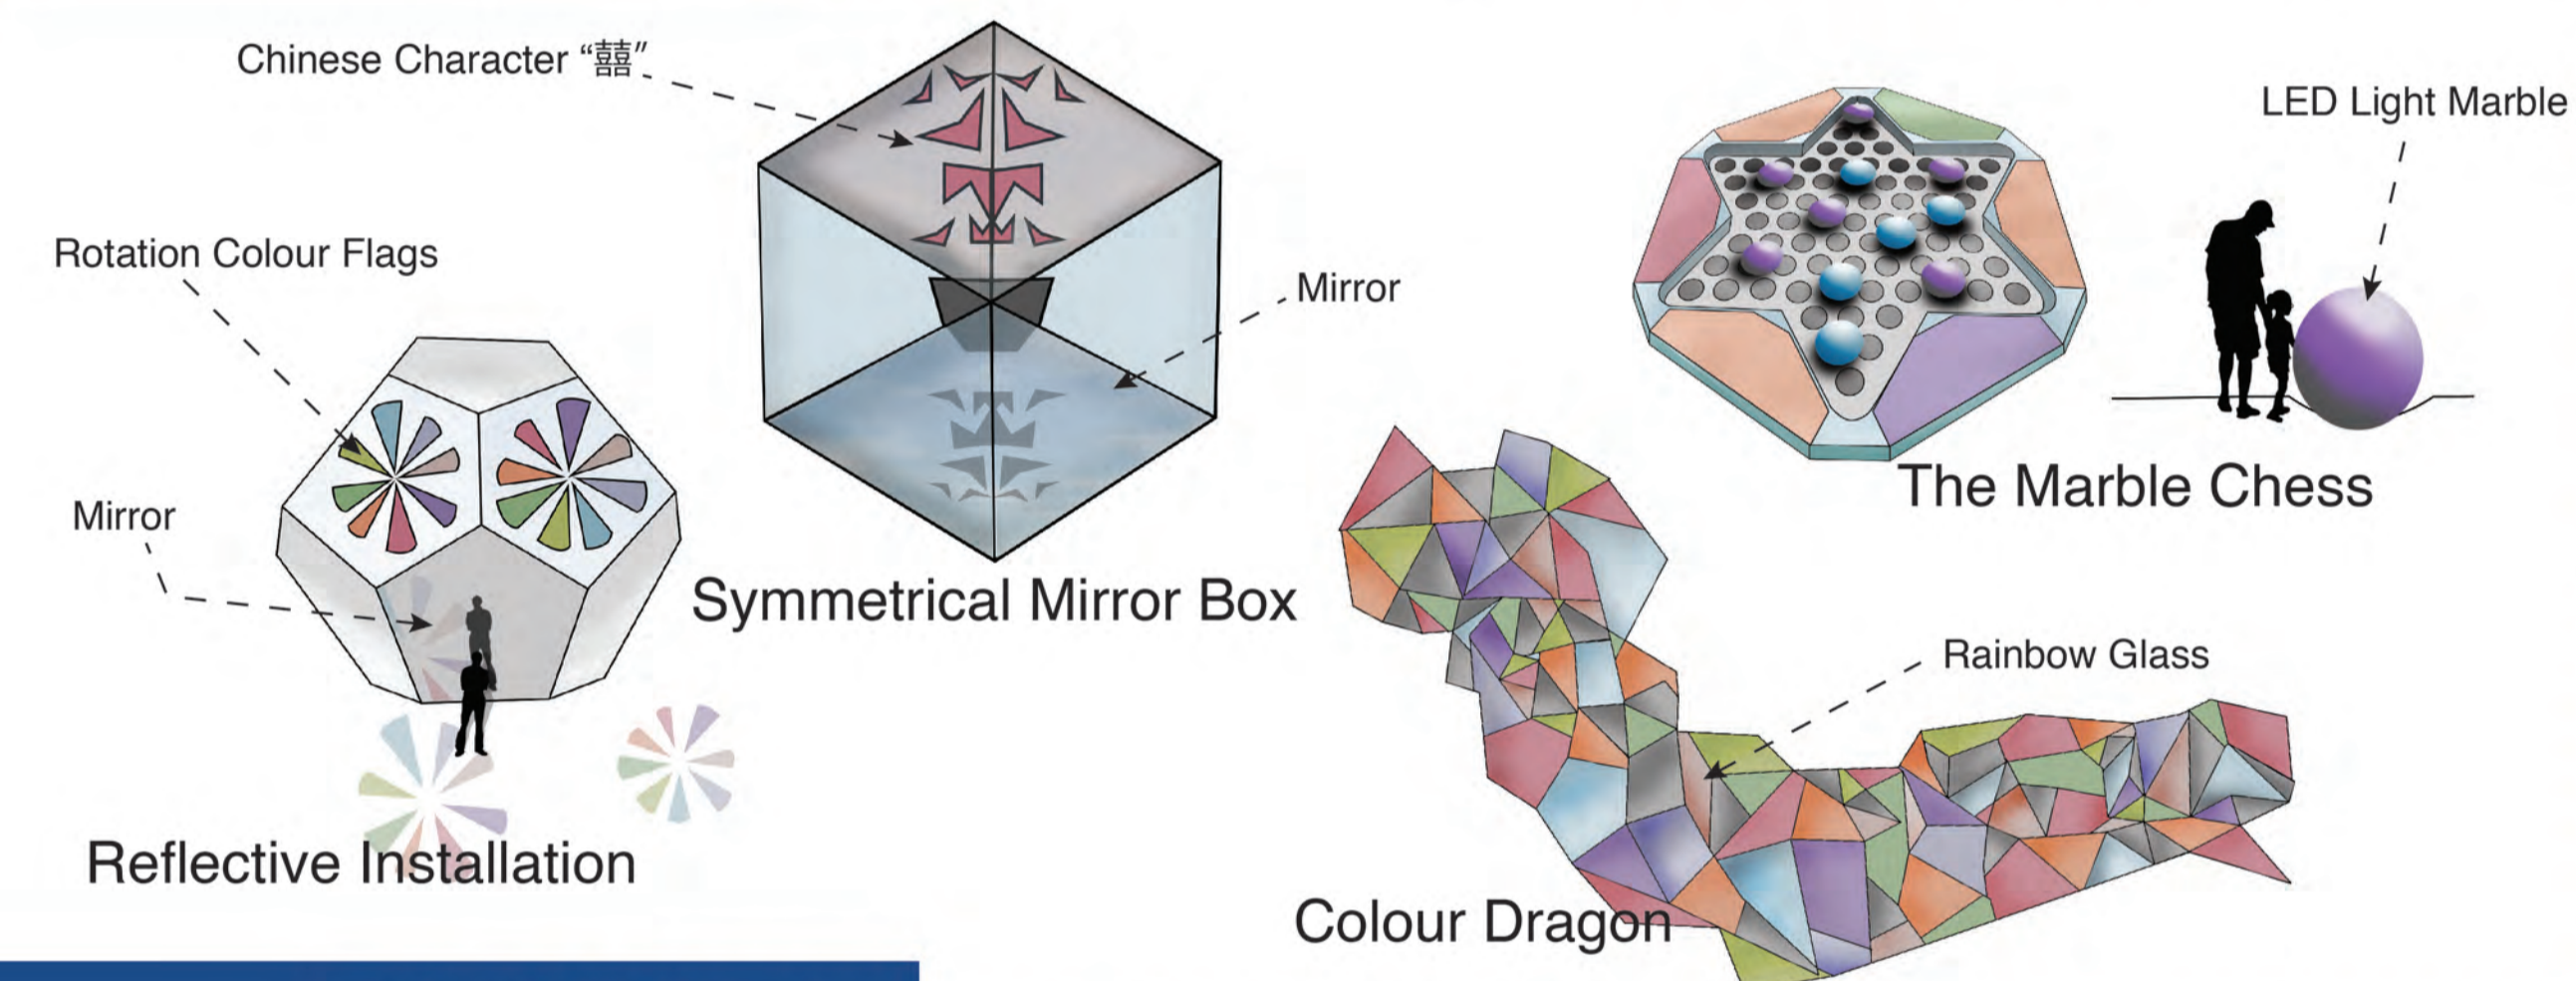

Master Layout Plan

Perspective

Design Concepts

The Glistening Kaleidoscope

Water Market

Sunbathing Deck

Design Features

Golden Bauhinia Square Enhancement Scheme