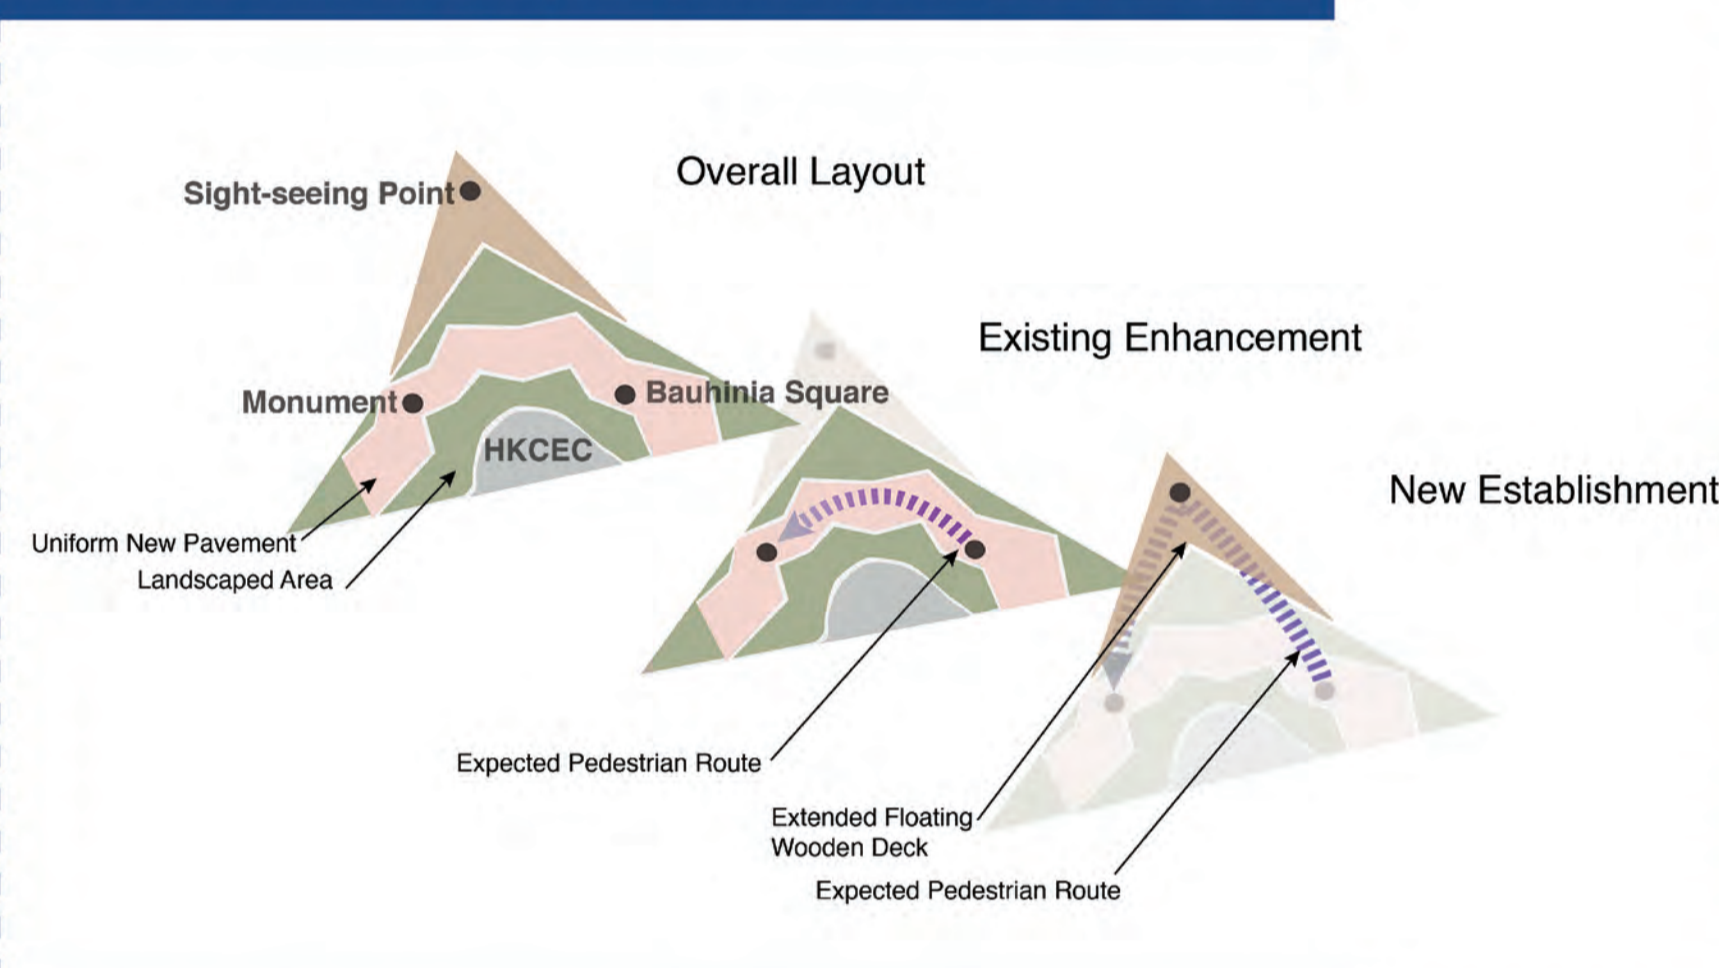

- Legend**
- | | | |
|------------------------------|---|-----------------------------------|
| 1 Landscape Deck to Wan Chai | 8 Rain Garden | 15 Water Bubble Sports |
| 2 Golden Bauhinia Square | 9 Food and Beverage | 16 Boarding Pier/Rowing Boat Pier |
| 3 Canvas | 10 Landscape Deck to Exhibition Station | 17 Sunbathing Deck |
| 4 Water Market | 11 Art Installation | 18 Bars |
| 5 Sculpture Park | 12 Colour Dragon | 19 Light festival |
| 6 Performance Stage | 13 Harbour Education Centre | 20 Landscape Deck to Causeway Bay |
| 7 Wan Chai Pier | 14 Marble Chess | |

Master Layout Plan

Perspective

Design Concepts

The Glistening Kaleidoscope

Water Market

Sunbathing Deck

Design Features

Golden Bauhinia Square Enhancement Scheme

Sustainability

A Taste of Old Wanchai

Bauhinia Square Before and After Enhancement

A Day of Life

	Tourists	Local Residents	Office Workers
09:00		Golden Bauhinia Square	
10:00			
11:00	Lookout Deck	Water Market	
12:00			
13:00		Sunbathing	
14:00			
15:00	Open Air	Interactive Games	HKCEC Exhibition
16:00			Meeting
17:00			
18:00	Sightseeing Tours		
19:00		Food & Beverage	
20:00			Performance
21:00	Singing Performance	Live Band Show	
22:00			
23:00			Happy Hour

Customized Trail

Land-Water Interface

The Glistening Kaleidoscope